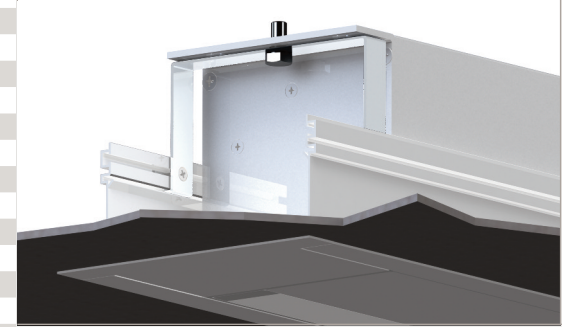

OPTION : MOUNTING SET

1m thread rods and mounting S
Image base < 300 cm : OPTKITOP2
Image base ≥ 300 cm : OPTKITOP3

All-in-one solution for an easy and aesthetic recessed installation. In addition to its reliability, this top of the range screen offers you a full screen image format.

- Matt white projection surface with black back and black borders
- The weighing bar closes the whole case in stand-up position
- Remote control in option
- Wired switch included
- Motor on the right